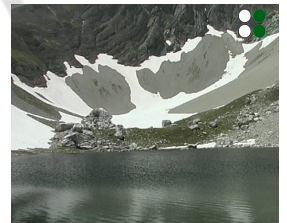

Monti Sibillini 2

Directed by: Massimiliano Sbrolla
Produced by: SD Cinematografica
Duration: 30'
Versions:  
Format: SD

Padre Pietro is the last knight of the court of the Sibilla. After 30 years of solitude in the house he built stone by stone, vertically over the abyss of hell, a long way from civilisation and closer to his God, he recounts the emotion of his extraordinary life. He guides us into the discovery of the place where nature, magic and tradition merge in a unique entity: the park of Monti Sibillini. On horseback between Marches and Umbria, between legend and reality, rises this little world of impossible colours, breathtaking views, and men of times past.