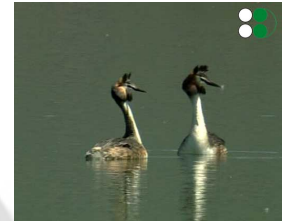

As in a mirror

Directed by: D. Cini, G. Pancaldi, A. D'Onofrio

Produced by: SD Cinematografica

Duration: 30'

Versions:    

Format: 16 mm

Face to face and looking very much alike, the male and the female grebe imitate each other's movements in an elegant "mirror" dance. After many years absence, the great crested grebe has returned to live among the reed thickets of Lake Annone, a small body of water lost in the hill of Brianza in Italy. As soon as the pollution in the water and hunting diminished, the first pairs began colonizing the area once again. The documentary tells the story of their return.

Grebes are classified by ornithologists as "short-distance migrants" because of the brief journey they make to reach their winter quarters.

The "long-distance migrants" are much more tenacious flyers and among these is the white stork that flies over 6,000 miles.

According to a famous story, the stork places infants in the cabbage patch at night. In an effort to document this unusual behavior, we lay in wait for many long nights but, to tell the truth, we had no success. Maybe storks do not place infants there anymore out of revenge for the countless bullets shot at them once they crossed the Italian border. Times have changed now and many people are working to persuade the storks to return.