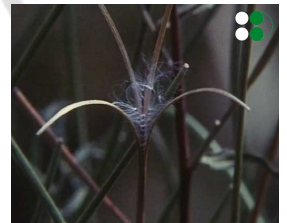

Reproduction devices

Directed by: C. Carlotto, D. Cini, G. Mammolotti, A. Guarnieri, A. D'Onofrio

Produced by: SD Cinematografica

Duration: 30'

Versions: 

Format: 16 mm

There are thousands of mushrooms, both large and microscopic, growing everywhere: in the dark, in the light, in the warmth and in the cold. They assume many bizarre forms including that of goblets, hats, stars and lanterns. "Wild side of Europe" conducted a journey through the world of these mysterious plants whose origin is still uncertain.

Mushrooms have adapted themselves to living entirely underground and this has created problems not easily solved. On the other hand, sowing seeds to insure their future is a common problem for all plants and each species has had to evolve its own particular strategy. This documentary is a fascinating description of the strategy that plants have elaborated to sow their seeds and assure their future. "Wild side of Europe" used sophisticated techniques to discover the secrets of a mysterious, fundamental chapter in the adventure of life on our planet.