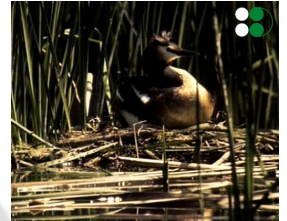

Nests

Directed by: Lodovico Prola
Produced by: SD Cinematografica & Ditta Prola
Duration: 8'
Versions:  
Format: SD

I am a penduline tit and if you look at my nest, it's easy to see why I'm called that way...Suspended in the branches, my nest is woven with stalks, plant fibres, leaves, spider webs and soft, fluffy seeds. A soft and comfortable shelter to win over my loved one and protect my chicks.