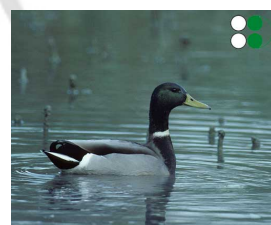

# Padule di Fucecchio

**Directed by:** Emanuele Coppola

**Produced by:** Panda Film

**Duration:** 30'

**Versions:** 

**Format:** SD

The warm light of the sunset enlightens the show of the migratory birds in a marshy area with no comparison in Italy: the Fucecchio Padùle, in northern Tuscany, inevitable stage for ducks, herons and wading birds in their never-ending trip between Africa and northern Europe.